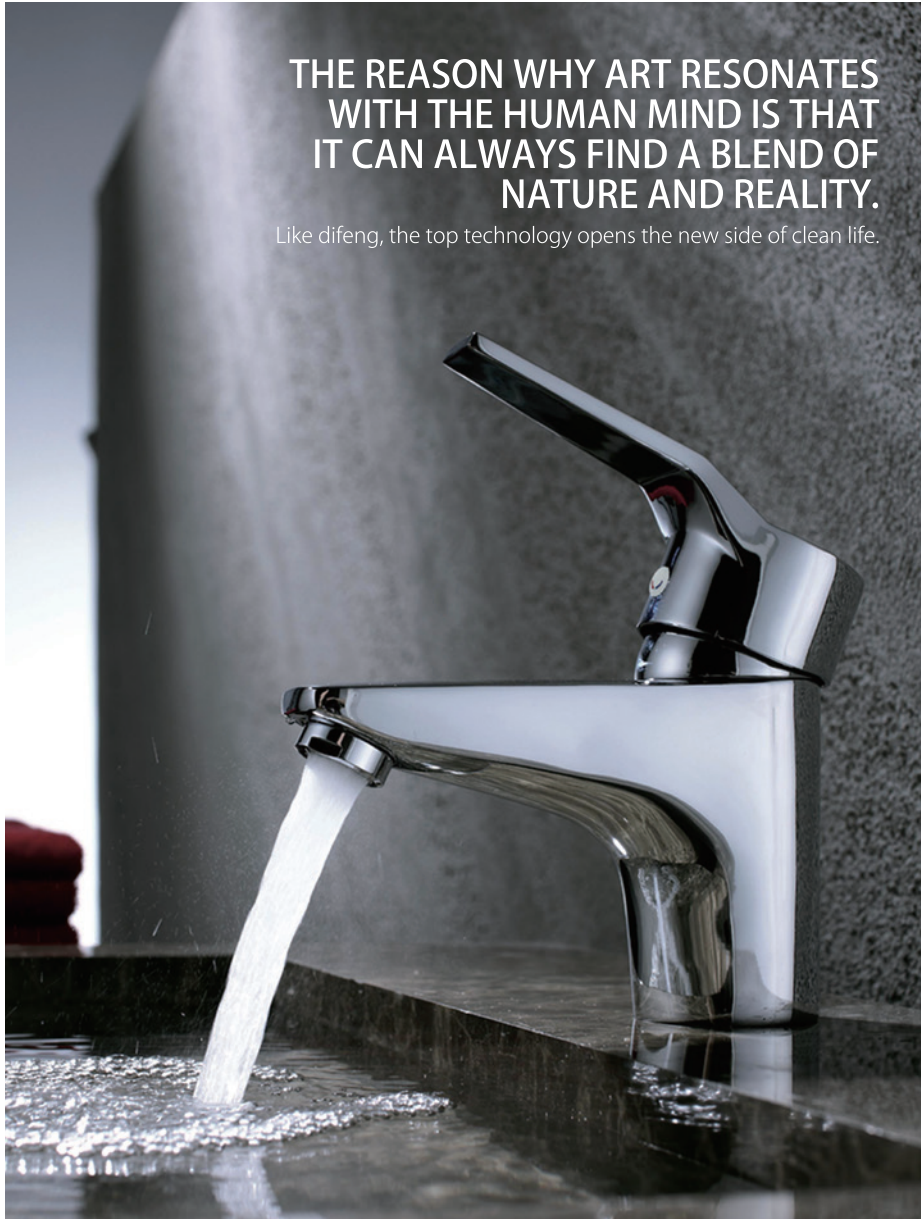

THE REASON WHY ART RESONATES
WITH THE HUMAN MIND IS THAT
IT CAN ALWAYS FIND A BLEND OF
NATURE AND REALITY.

Like difeng, the top technology opens the new side of clean life.

T01 / size: 35mm

T02 / size: 25mm