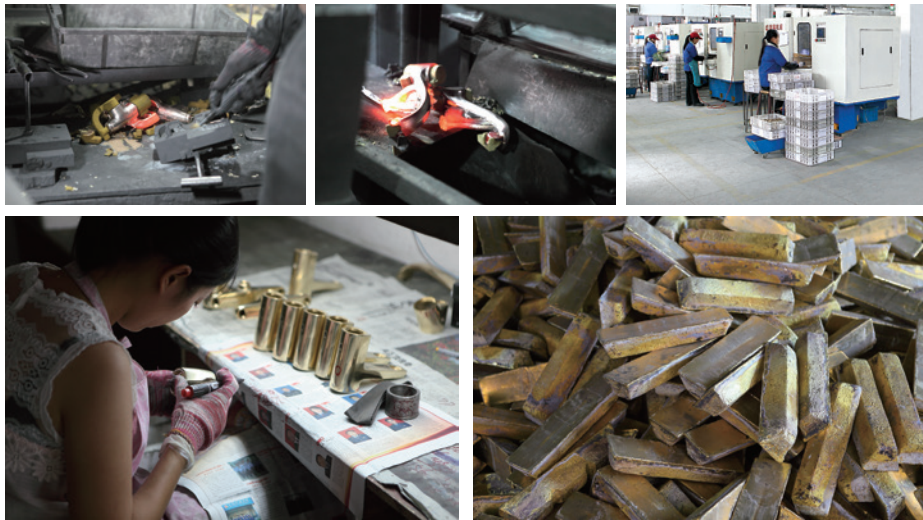

THE REASON WHY ART RESONATES WITH THE HUMAN MIND IS THAT IT CAN ALWAYS FIND A BLEND OF NATURE AND REALITY.