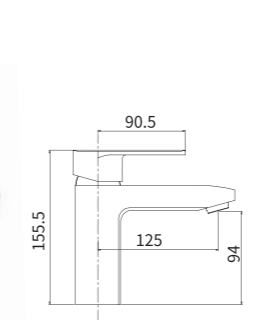

Its imaginable origination comes from transcendent design, together with delicate details constructs enjoyable and harmonic atmosphere.

●● 9601 size:40mm

●● 9603 size:40mm